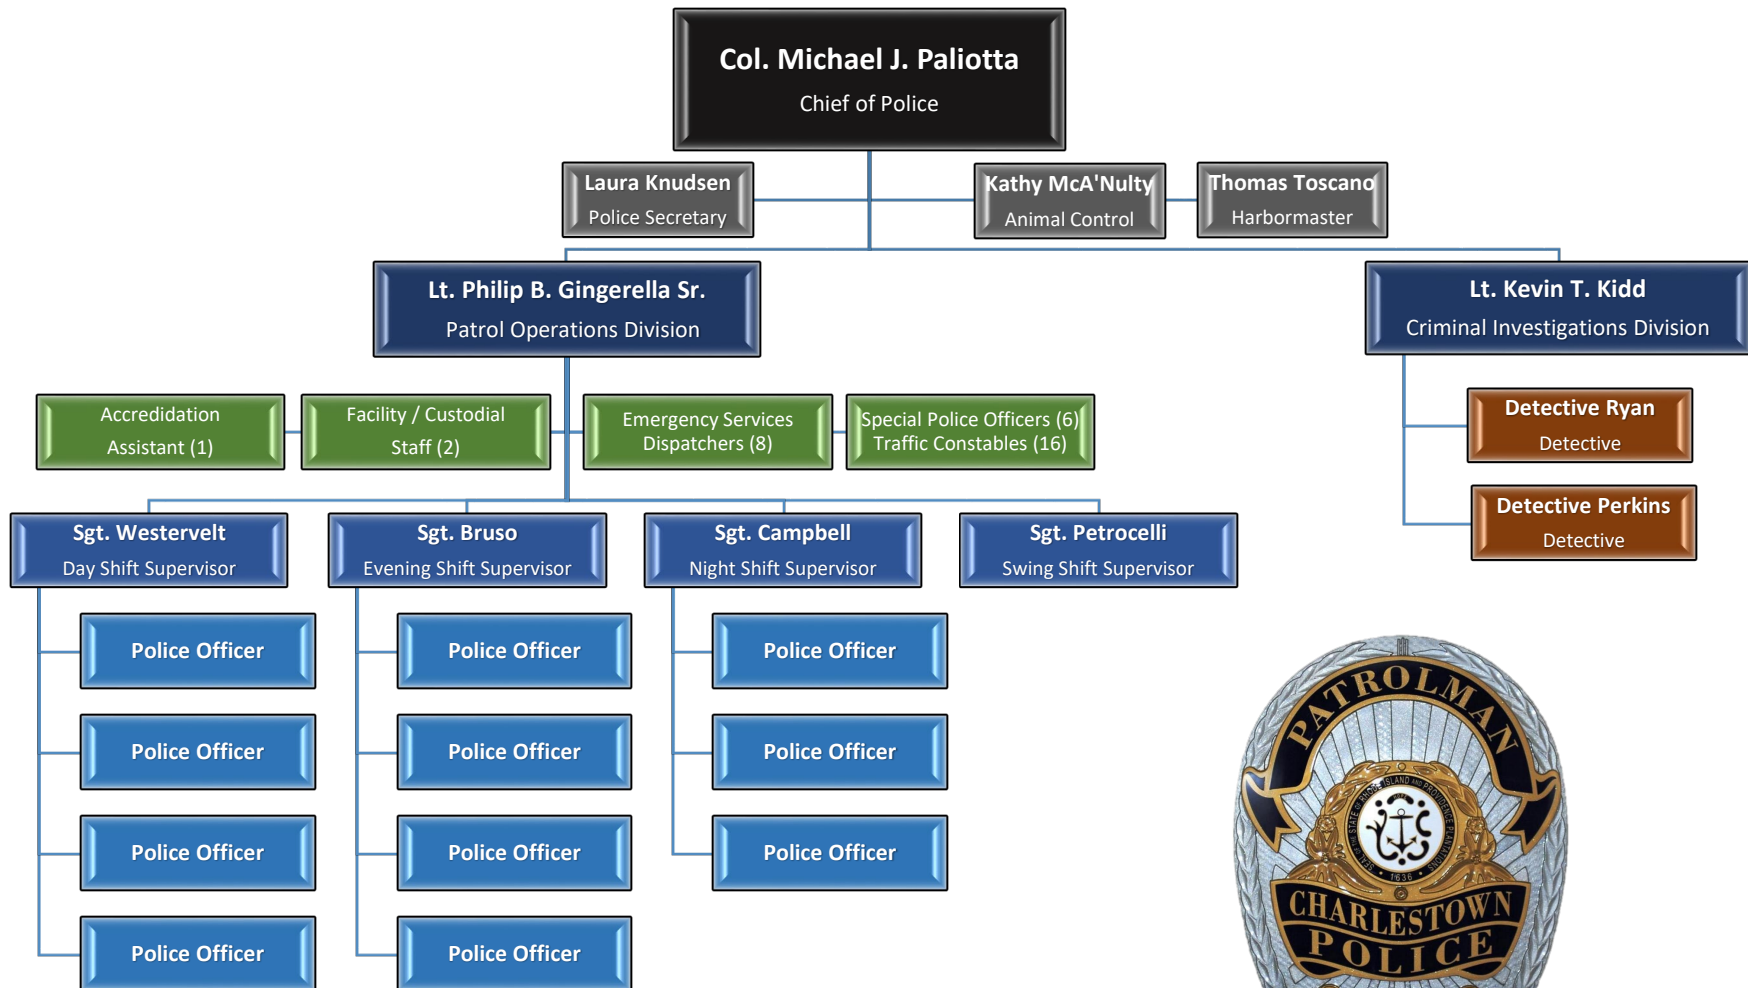

CHARLESTOWN POLICE DEPARTMENT 2023 ORGANIZATIONAL CHART

~ A Rhode Island Accredited Law Enforcement Agency ~