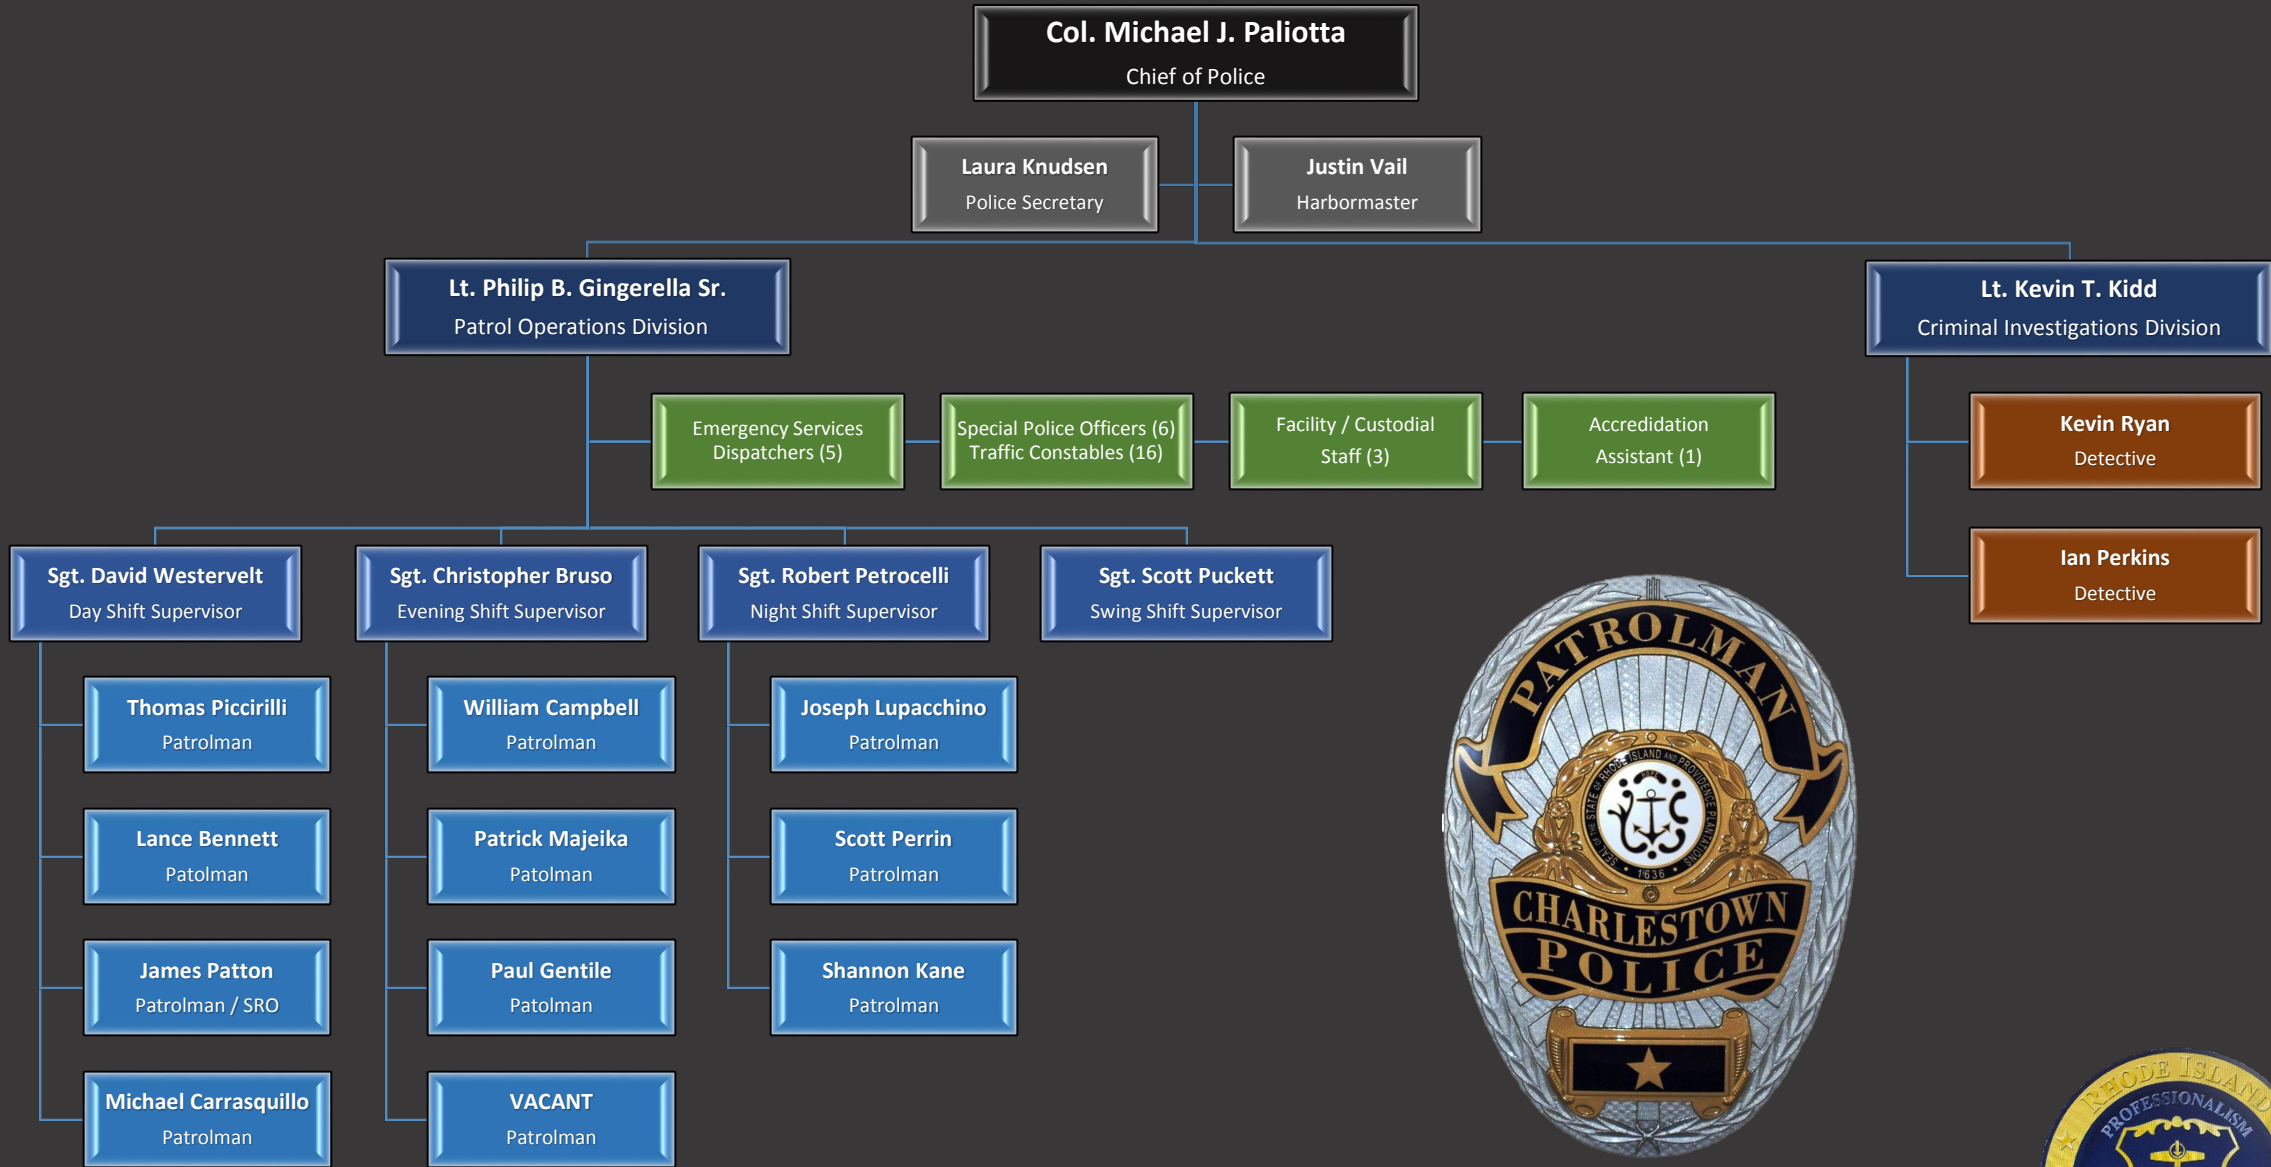

# CHARLESTOWN POLICE DEPARTMENT 2019 ORGANIZATIONAL CHART

~ A Rhode Island Accredited Law Enforcement Agency ~