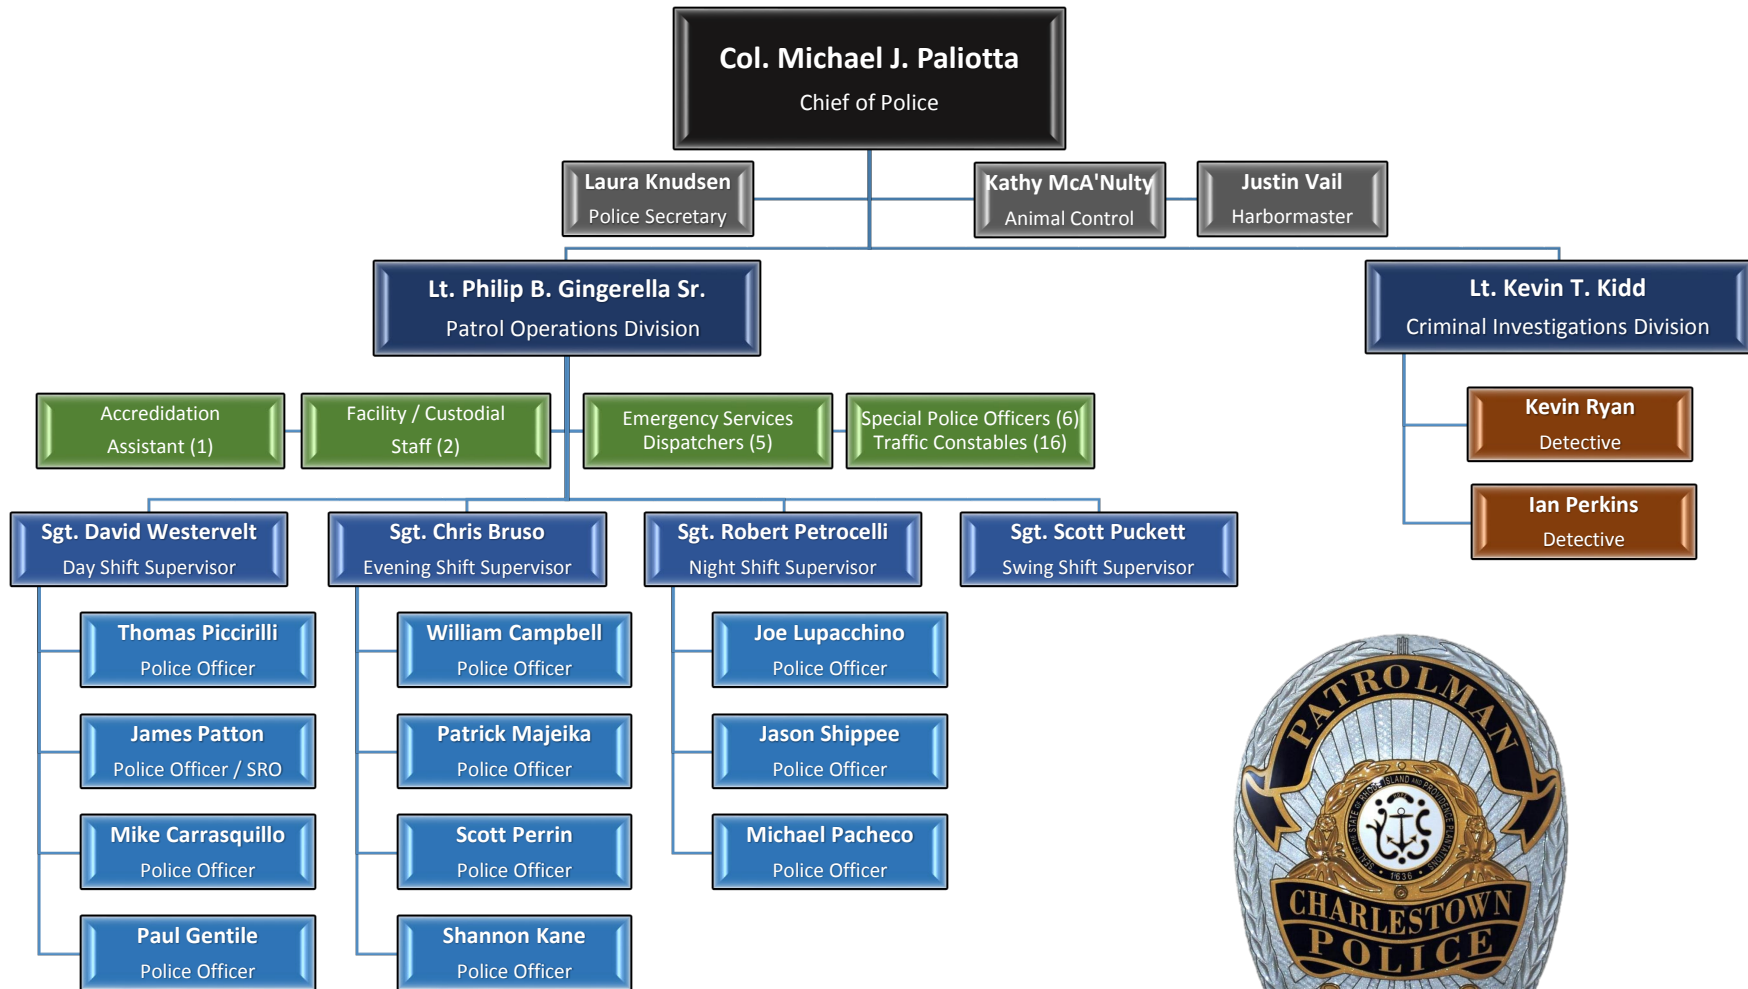

CHARLESTOWN POLICE DEPARTMENT 2019 ORGANIZATIONAL CHART

~ A Rhode Island Accredited Law Enforcement Agency ~