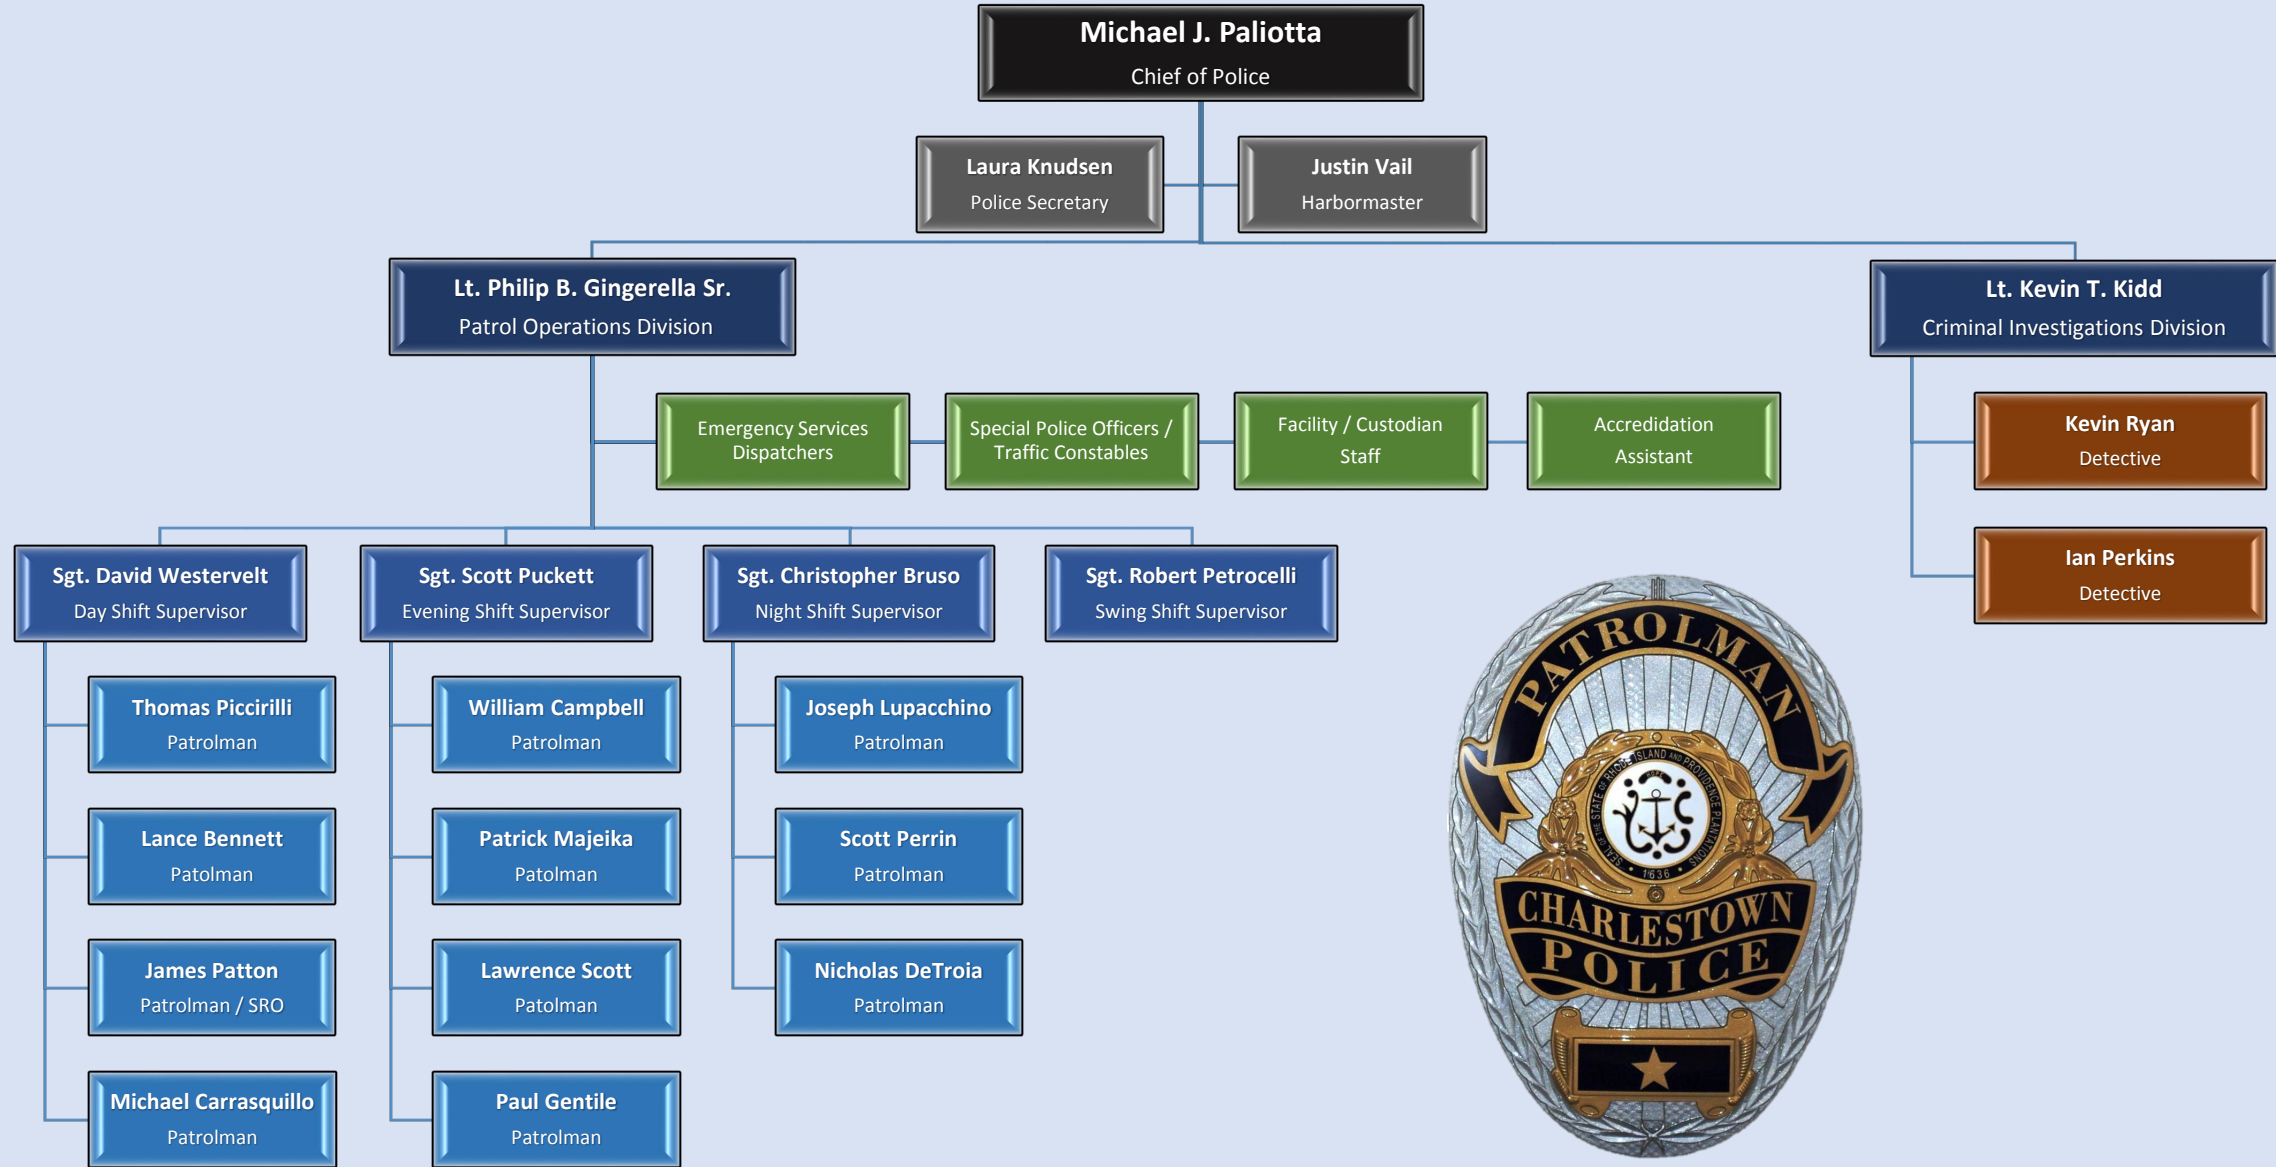

CHARLESTOWN POLICE DEPARTMENT 2018 ORGANIZATIONAL CHART

~ A Rhode Island Accredited Law Enforcement Agency ~